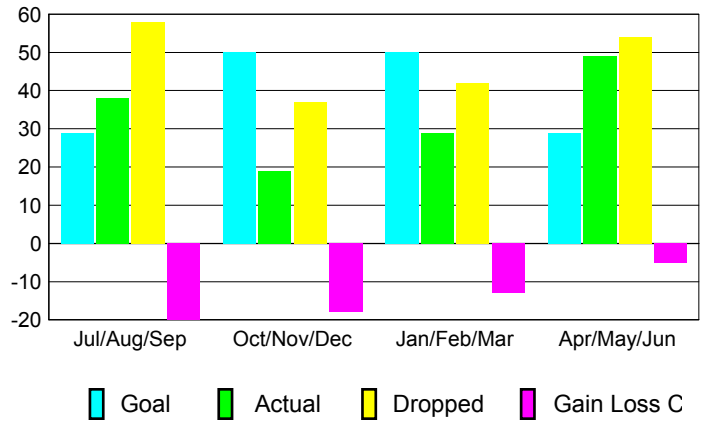

2012-2013 GMT Reports for District (or Undistricted) **District 4 C2**

GMT: **DANA BIGGS**

Location: **CALIFORNIA**

GMT CA: **1**

**CLUBS**

Month	New Club Goal	Actual New Clubs	Actual Dropped Clubs	Gain/Loss of Clubs
<b>2012-2013</b>				
Jul/Aug/Sep	0	0	0	0
Oct/Nov/Dec	1	0	0	0
Jan/Feb/Mar	1	0	0	0
Apr/May/June	0	0	0	0
<b>Totals</b>	<b>2</b>	<b>0</b>	<b>0</b>	<b>0</b>

**Club Results 2012-2013**

Goal, New, Dropped, Gain/Loss

**MEMBERSHIP**

Month	Net Memb Goal	Actual New Memb	Actual Dropped Memb	Gain/Loss of Memb
<b>2012-2013</b>				
Jul/Aug/Sep	29	38	58	-20
Oct/Nov/Dec	50	19	37	-18
Jan/Feb/Mar	50	29	42	-13
Apr/May/June	29	49	54	-5
<b>Totals</b>	<b>158</b>	<b>135</b>	<b>191</b>	<b>-56</b>

**Membership Results 2012-2013**

Goal, New, Dropped, Gain/Loss

**YTD Status Quo Clubs 2012-2013**

Status Quo Clubs Compared to Status Quo Members

**Gender Comparison 2012-2013**

**Club Gain/Loss 2012-2013**